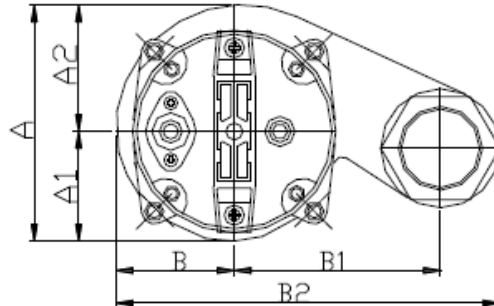

SE-40

Type	DISCHARGE	A	A1	A2	B	B1	B2	C	C1	C2	C3
INCHES	2"	5.71"	2.60"	3.07"	5.20"	2.83"	9.09"	15.59"	10.47"	4.33"	4.33"

Specifications subject to change without notice