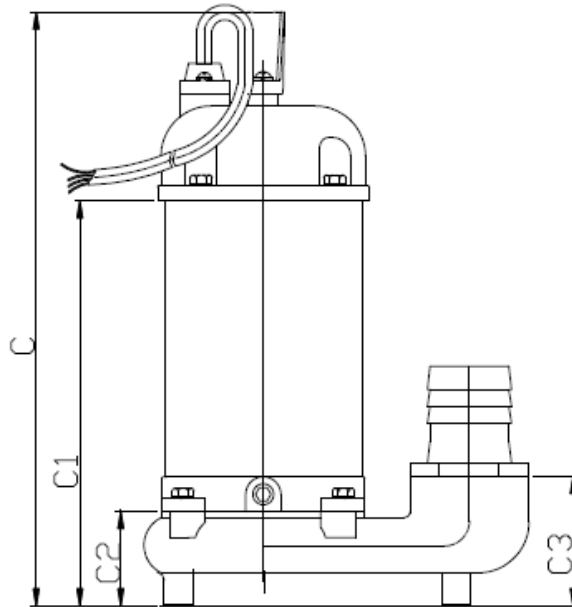

SE-40

Type	DISCHARGE	A	A1	A2	B	B1	B2	C	C1	C2	C3
INCHES	2"	5.71"	2.60"	3.07"	5.20"	2.83"	9.09"	15.59"	10.47"	4.33"	4.33"

Specifications subject to change without notice