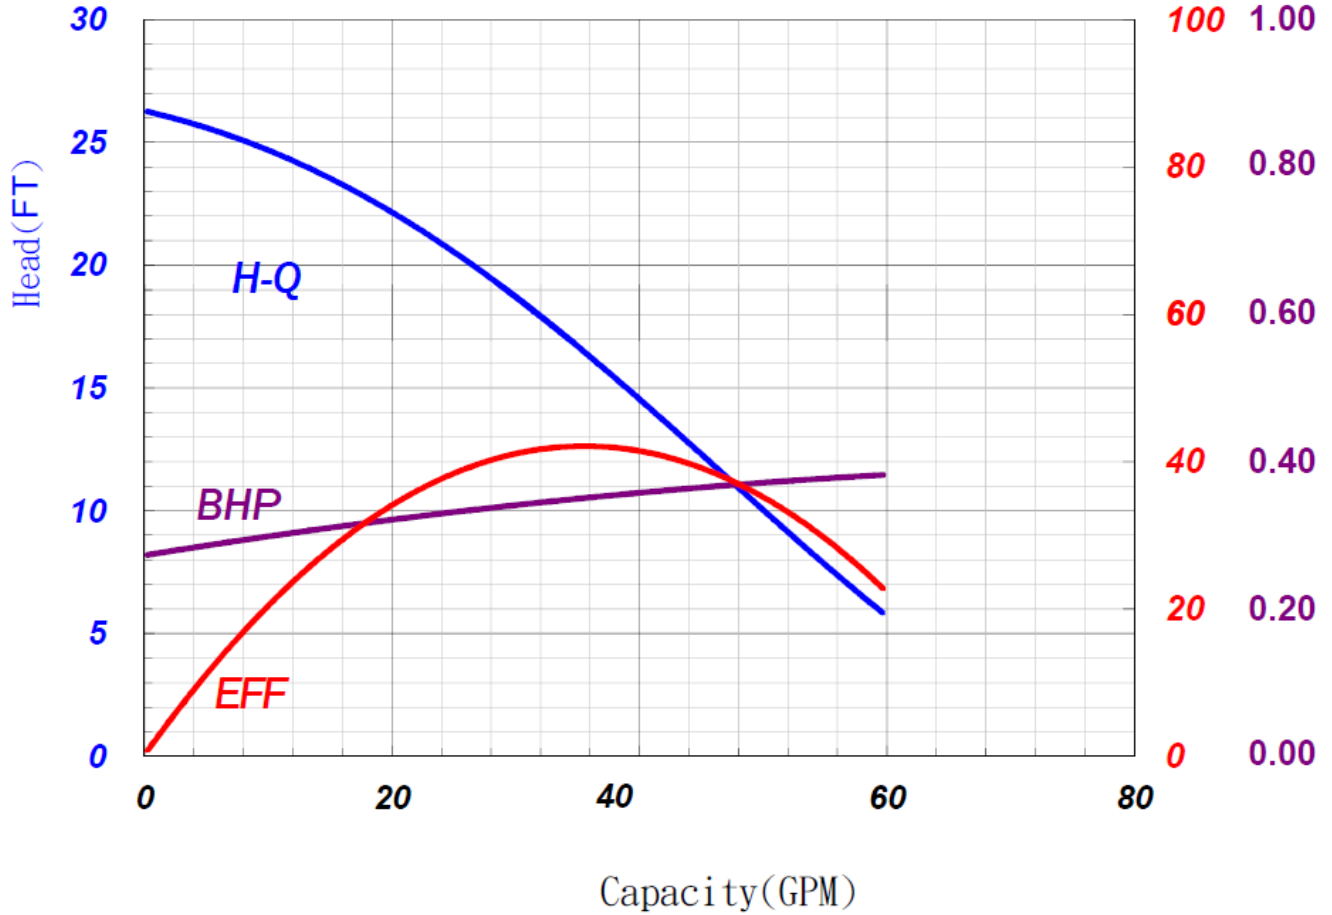

SE-40

Horsepower: 0.3 HP

Hertz: 60 Hz

EFF (%) BHP

Stancor Model SE-40 Individual Performance Curve

Specifications subject to change without notice