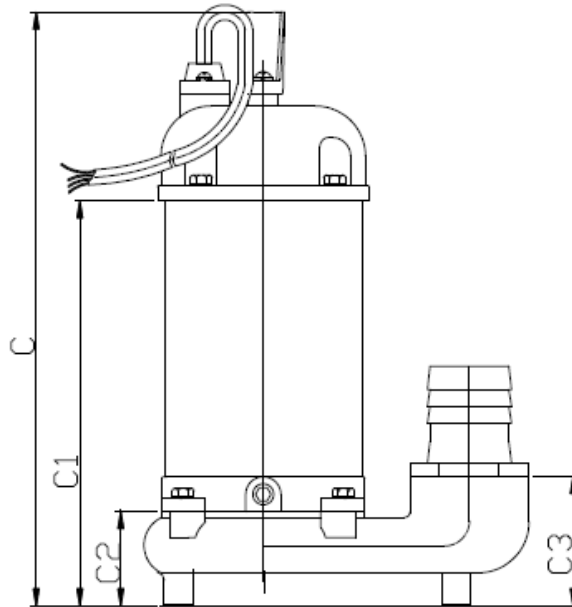

SE-100

Type	DISCHARGE	A	A1	A2	B	B1	B2	C	C1	C2	C3
INCHES	2"	5.71"	2.60"	3.07"	5.20"	2.83"	9.09"	19.53"	13.35"	4.33"	4.33"

Specifications subject to change without notice