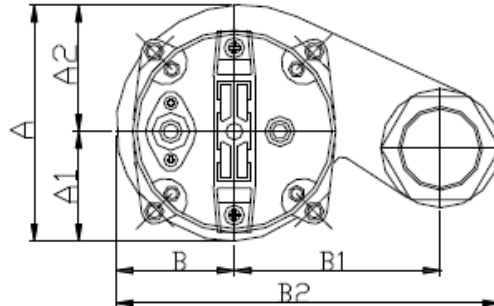

SE-100

Type	DISCHARGE	A	A1	A2	B	B1	B2	C	C1	C2	C3
INCHES	2"	5.71"	2.60"	3.07"	5.20"	2.83"	9.09"	19.53"	13.35"	4.33"	4.33"

Specifications subject to change without notice