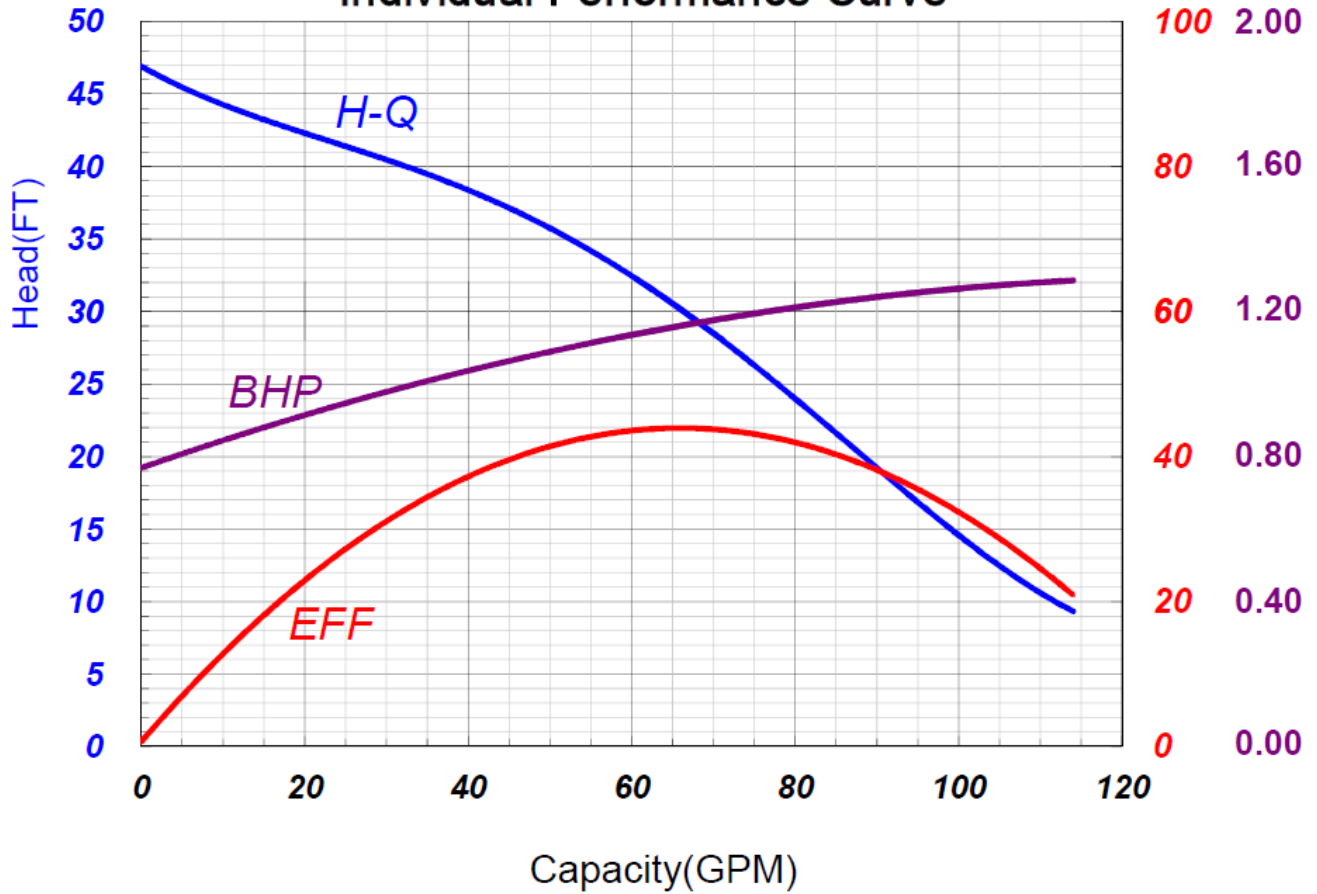

SE-100

Horsepower: 1 HP
Hertz: 60 Hz
EFF (%) BHP

Stancor Model SE-100
Individual Performance Curve

Specifications subject to change without notice