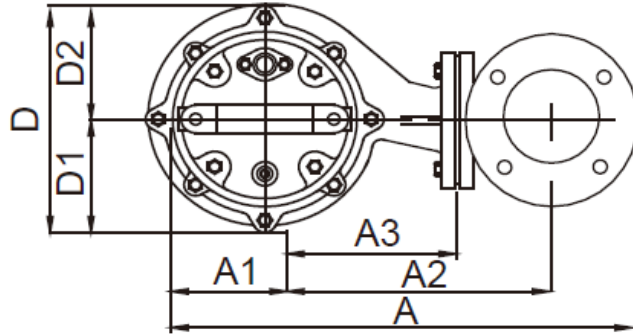

SC-750

TYPE	DISCHARGE	A	A1	A2	A3	D	D1	D2	H	H1	H2	H3
INCHES	3" or 4"	17.99"	4.33"	10.04"	6.57"	8.94"	4.33"	4.61"	24.02"	17.52"	5.39"	8.86"

Specifications subject to change without notice