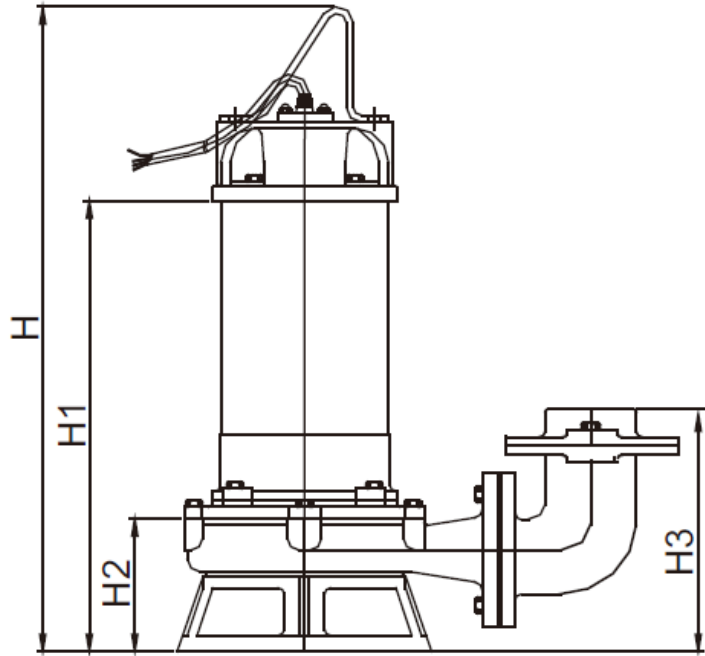

SC-750

TYPE	DISCHARGE	A	A1	A2	A3	D	D1	D2	H	H1	H2	H3
INCHES	3" or 4"	17.99"	4.33"	10.04"	6.57"	8.94"	4.33"	4.61"	24.02"	17.52"	5.39"	8.86"

Specifications subject to change without notice