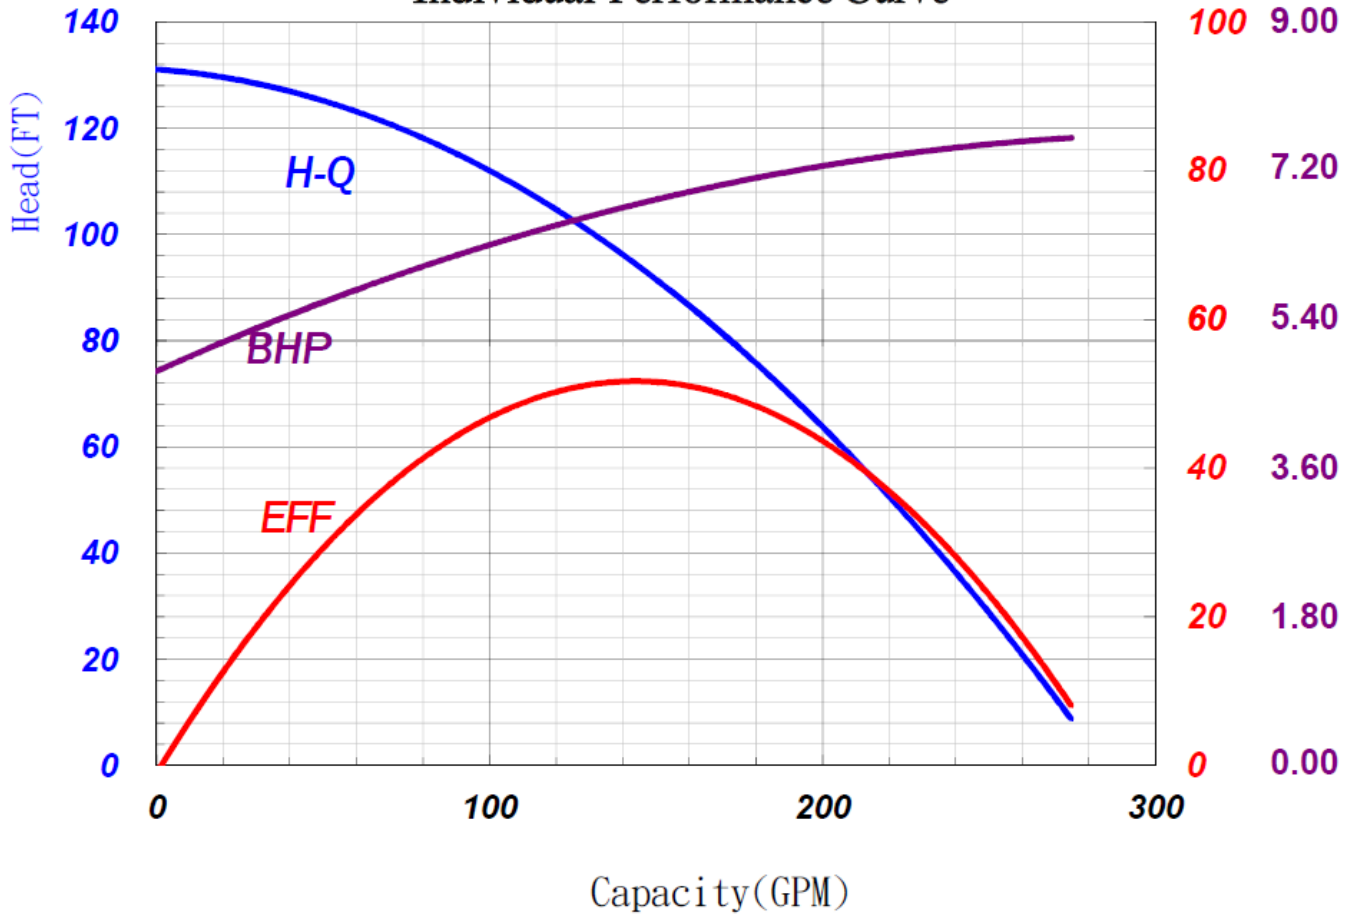

SC-750

Horsepower: 7.5 HP

Hertz: 60 Hz

Stancor Model SC-750 Individual Performance Curve

EFF (%) BHP

100 9.00

80 7.20

60 5.40

40 3.60

20 1.80

0 0.00

Specifications subject to change without notice