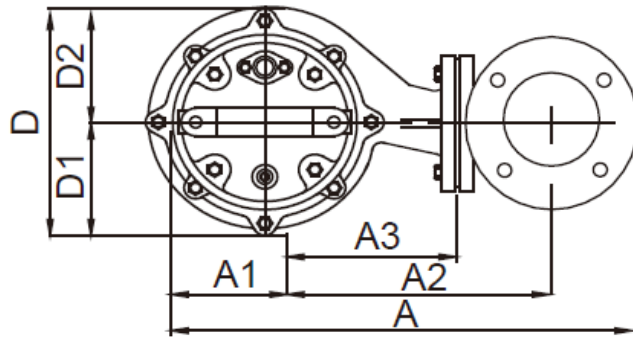

SC-500

TYPE	DISCHARGE	A	A1	A2	A3	D	D1	D2	H	H1	H2	H3
INCHES	3" or 4"	17.99"	4.33"	10.04"	6.57"	8.94"	4.33"	4.61"	24.02"	17.52"	5.39"	8.86"

Specifications subject to change without notice