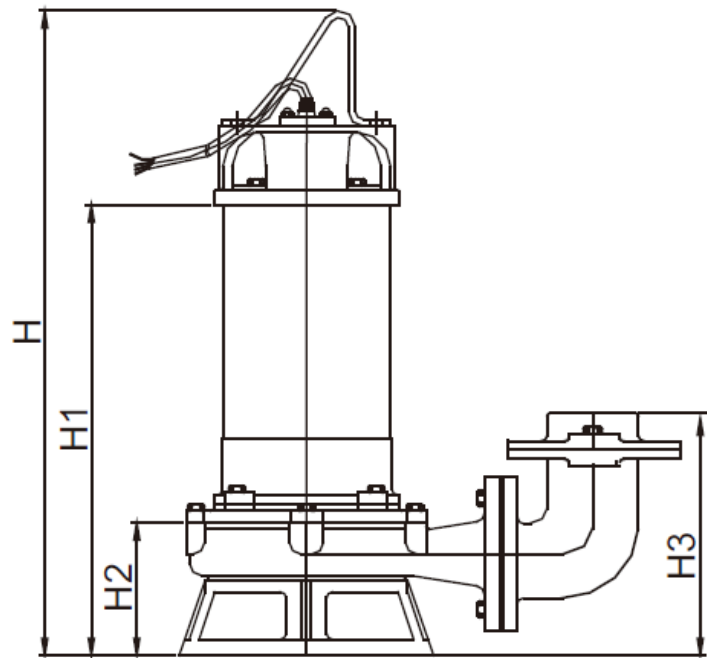

SC-500

TYPE	DISCHARGE	A	A1	A2	A3	D	D1	D2	H	H1	H2	H3
INCHES	3" or 4"	17.99"	4.33"	10.04"	6.57"	8.94"	4.33"	4.61"	24.02"	17.52"	5.39"	8.86"

Specifications subject to change without notice