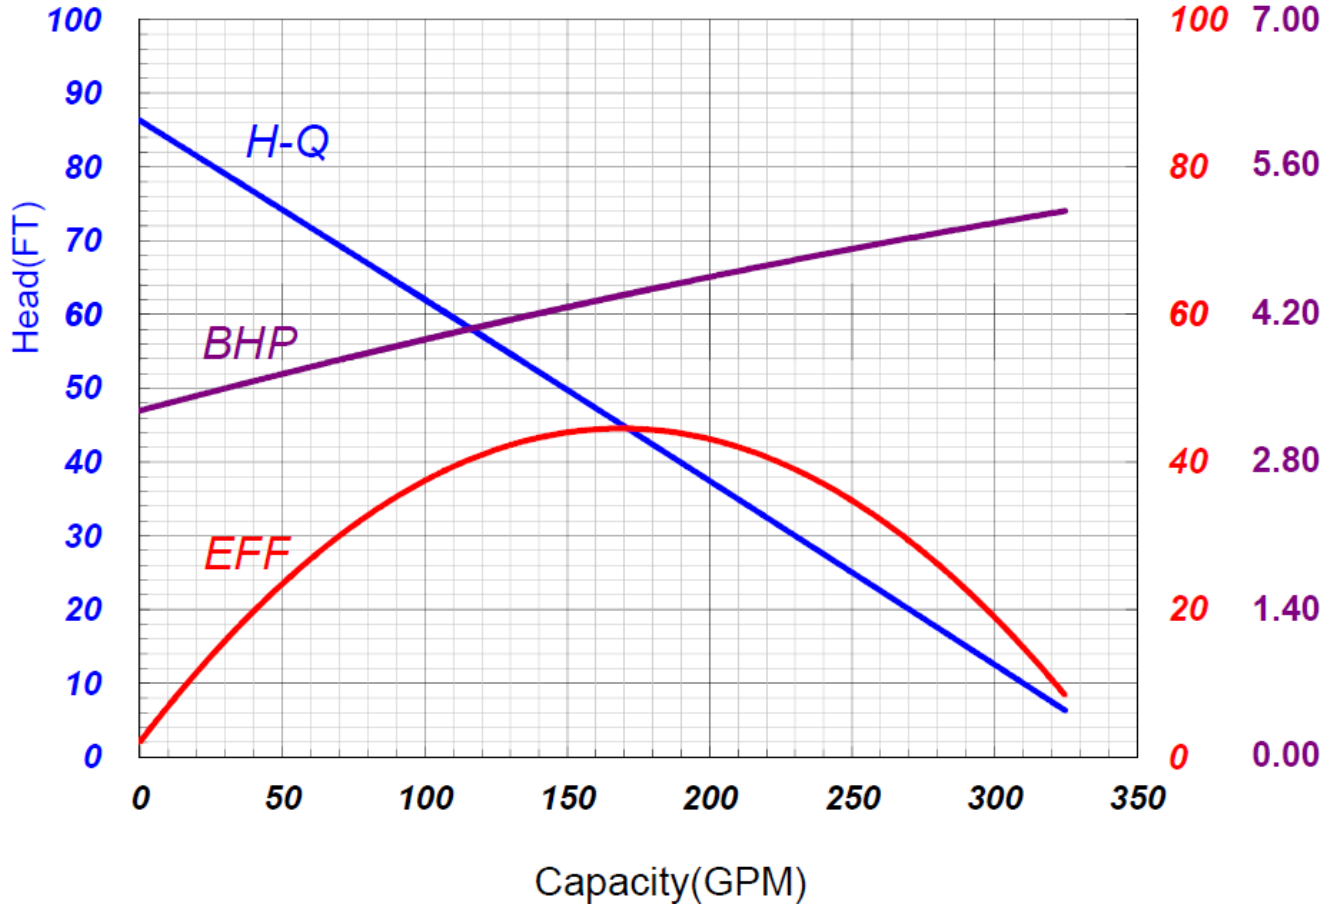

SC-500

Horsepower: 5 HP
Hertz: 60 Hz

Stancor Model SC-500
Individual Performance Curve

EFF (%) BHP
100 7.00

Specifications subject to change without notice