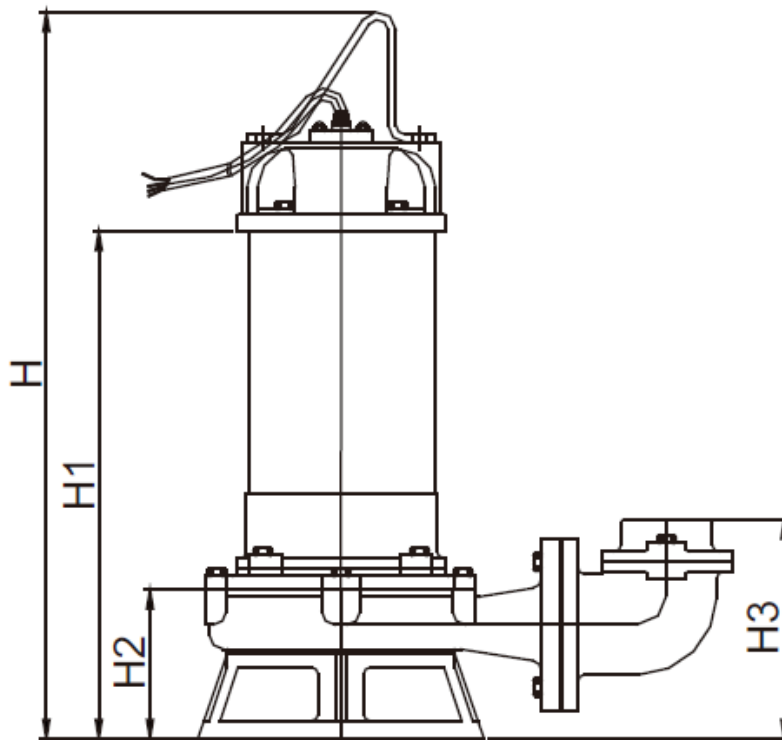

SC-300

TYPE	DISCHARGE	A	A1	A2	A3	D	D1	D2	H	H1	H2	H3
INCHES	2" or 3"	16.06"	4.25"	9.84"	6.61"	8.54"	4.25"	4.29"	22.83"	16.14"	4.53"	6.61"

Specifications subject to change without notice