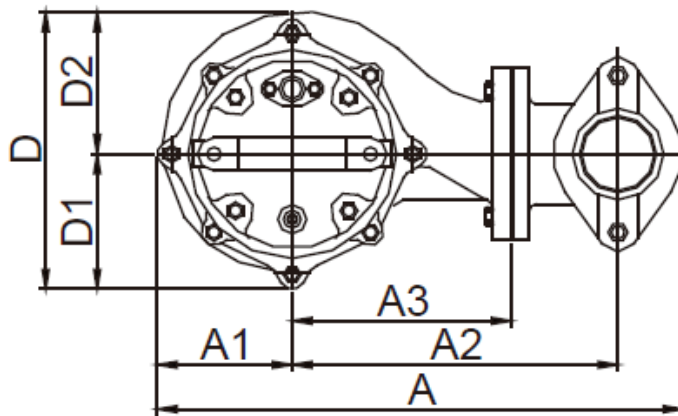

SC-300

TYPE	DISCHARGE	A	A1	A2	A3	D	D1	D2	H	H1	H2	H3
INCHES	2" or 3"	16.06"	4.25"	9.84"	6.61"	8.54"	4.25"	4.29"	22.83"	16.14"	4.53"	6.61"

Specifications subject to change without notice