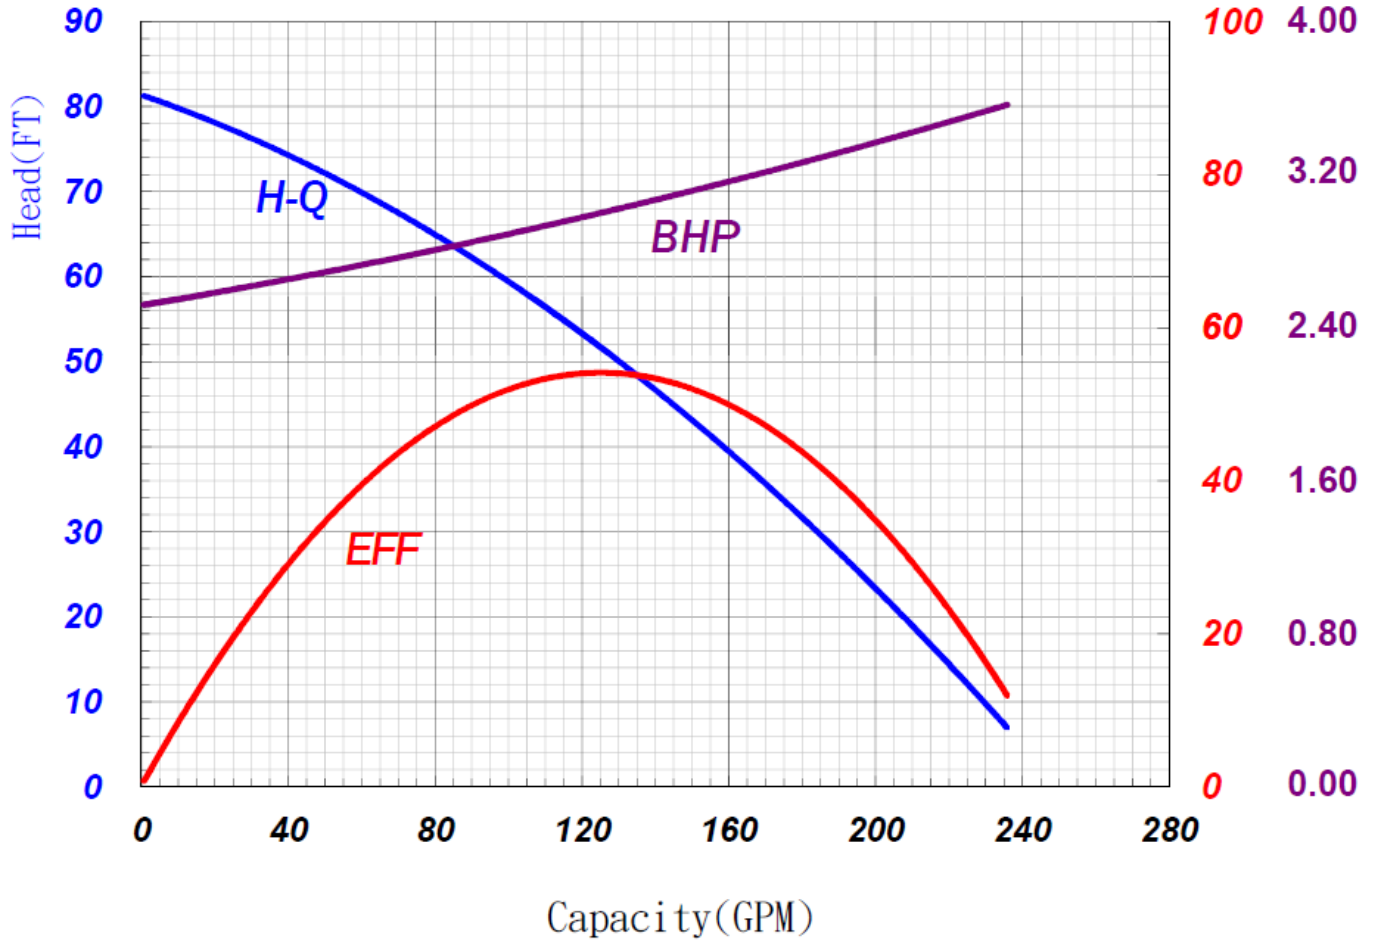

SC-300

Horsepower: 3 HP
Hertz: 60 Hz

Stancor Model SC-300
Individual Performance Curve

EFF (%) BHP
100 4.00

80 3.20

60 2.40

40 1.60

20 0.80

0 0.00

Specifications subject to change without notice