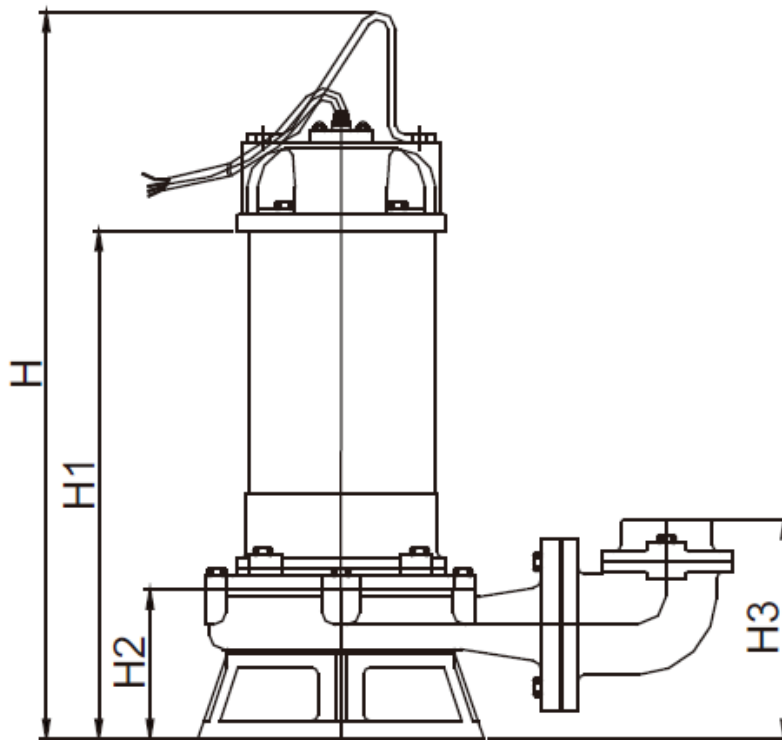

SC-200

TYPE	DISCHARGE	A	A1	A2	A3	D	D1	D2	H	H1	H2	H3
INCHES	2" or 3"	10.43"	3.74"	7.83"	4.53"	7.48"	3.74"	3.74"	15.83"	11.42"	4.09"	6.46"

Specifications subject to change without notice