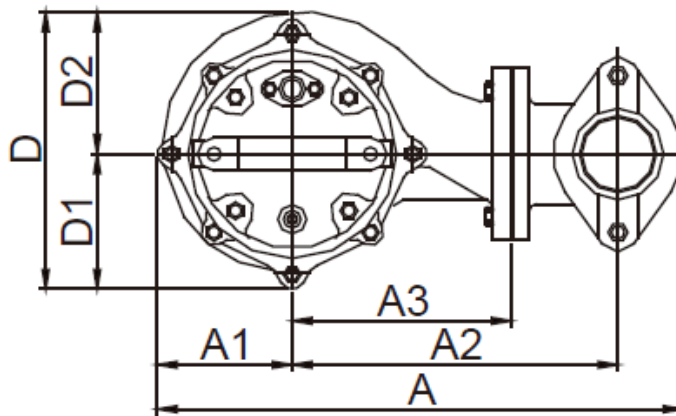

SC-200

TYPE	DISCHARGE	A	A1	A2	A3	D	D1	D2	H	H1	H2	H3
INCHES	2" or 3"	10.43"	3.74"	7.83"	4.53"	7.48"	3.74"	3.74"	15.83"	11.42"	4.09"	6.46"

Specifications subject to change without notice