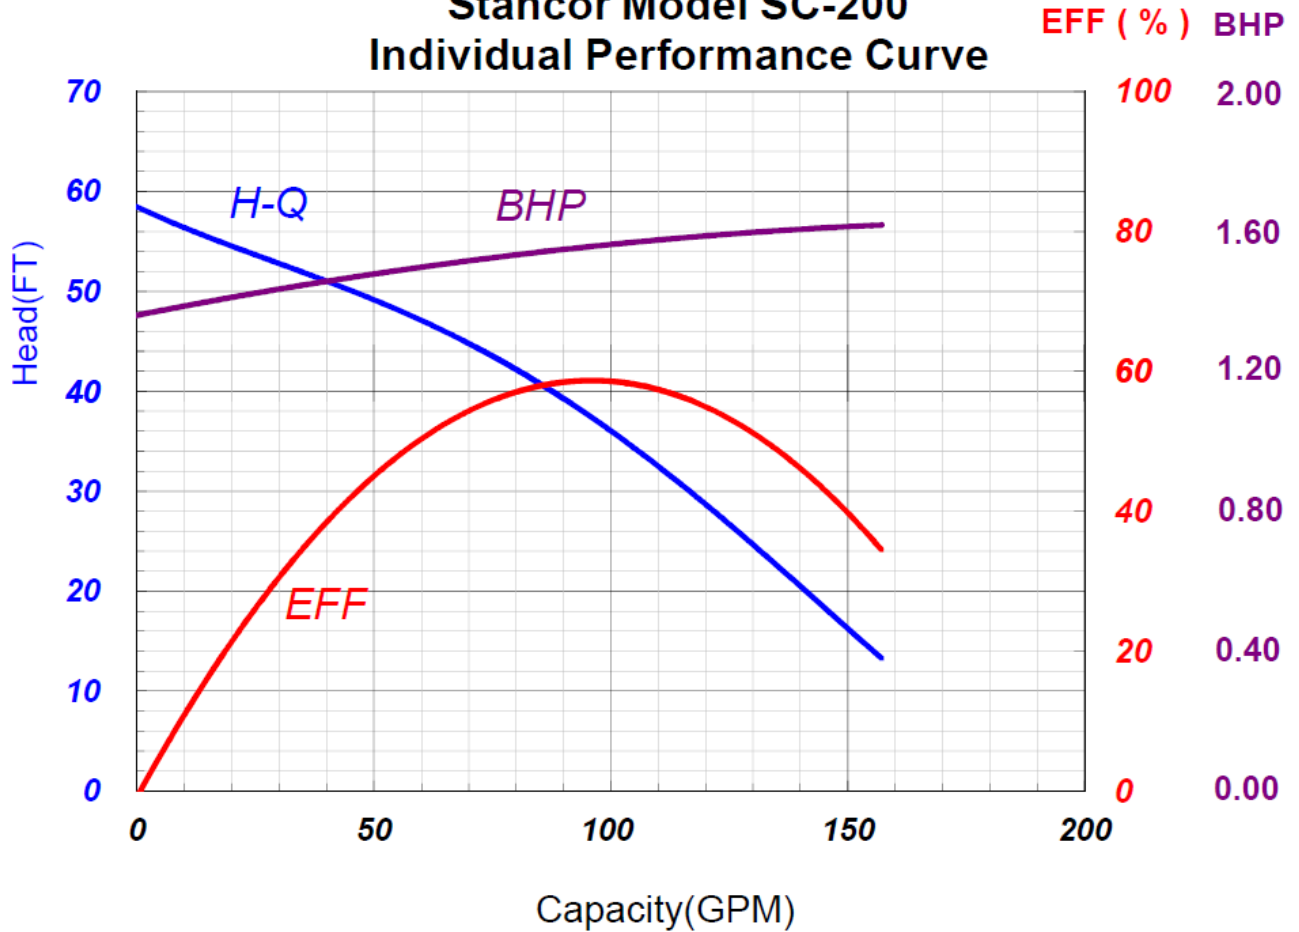

SC-200

Horsepower: 2 HP
Hertz: 60 Hz

Stancor Model SC-200 Individual Performance Curve

Specifications subject to change without notice