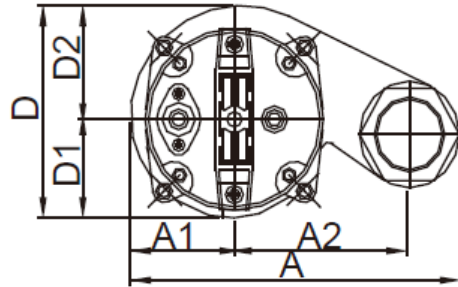

SC-100

Type	DISCHARGE	A	A1	A2	D	D1	D2	H	H1	H2	H3
INCHES	2"	9.96	3.74	6.22	7.48	3.74	3.74	18.9"	13.11"	4.17	4.96

Specifications subject to change without notice