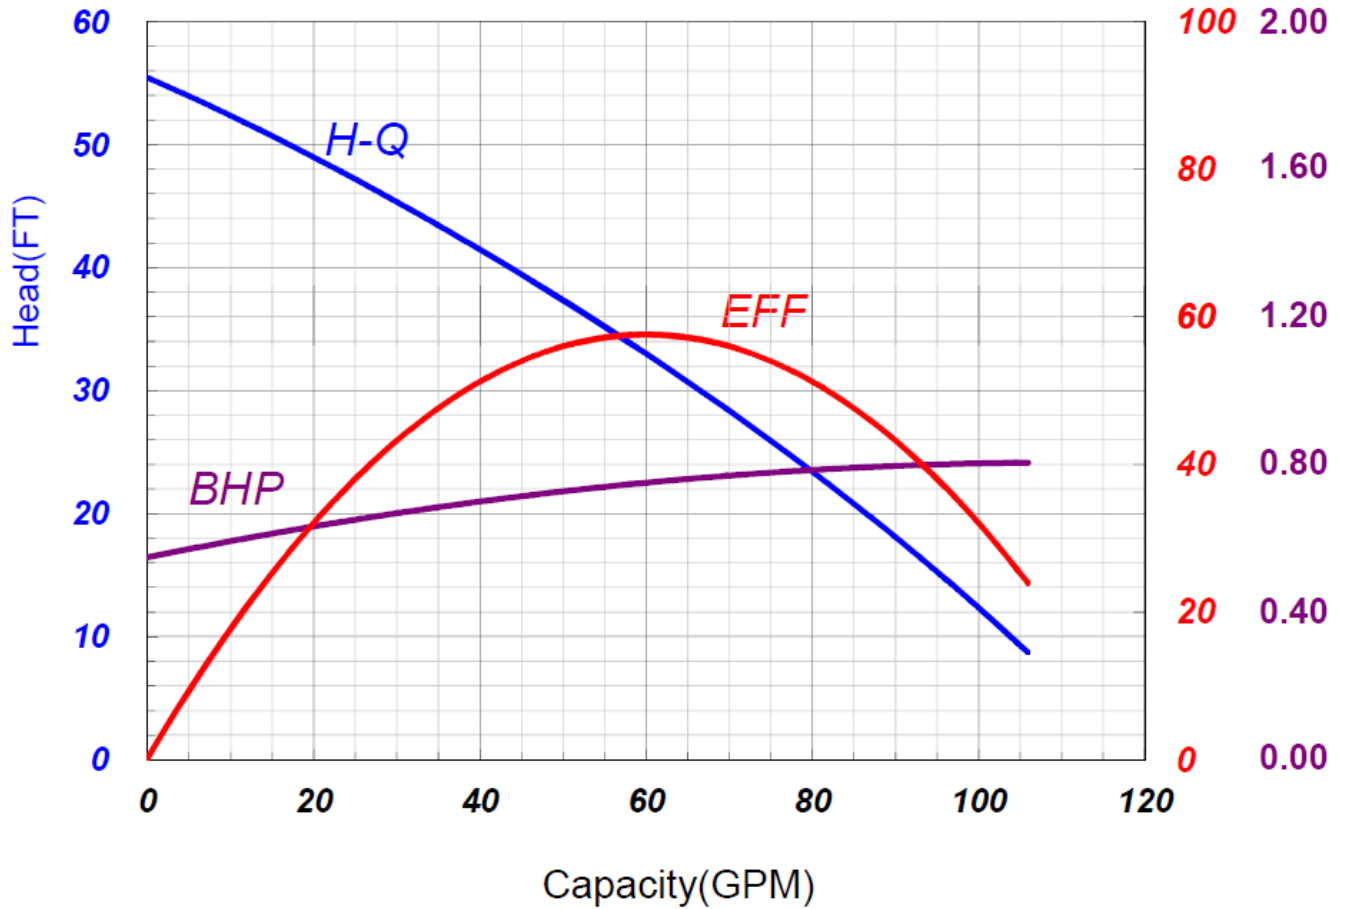

SC-100

Stancor Model SC-100 Individual Performance Curve

Horsepower: 1 HP
Hertz: 60 Hz

EFF (%) BHP

Specifications subject to change without notice