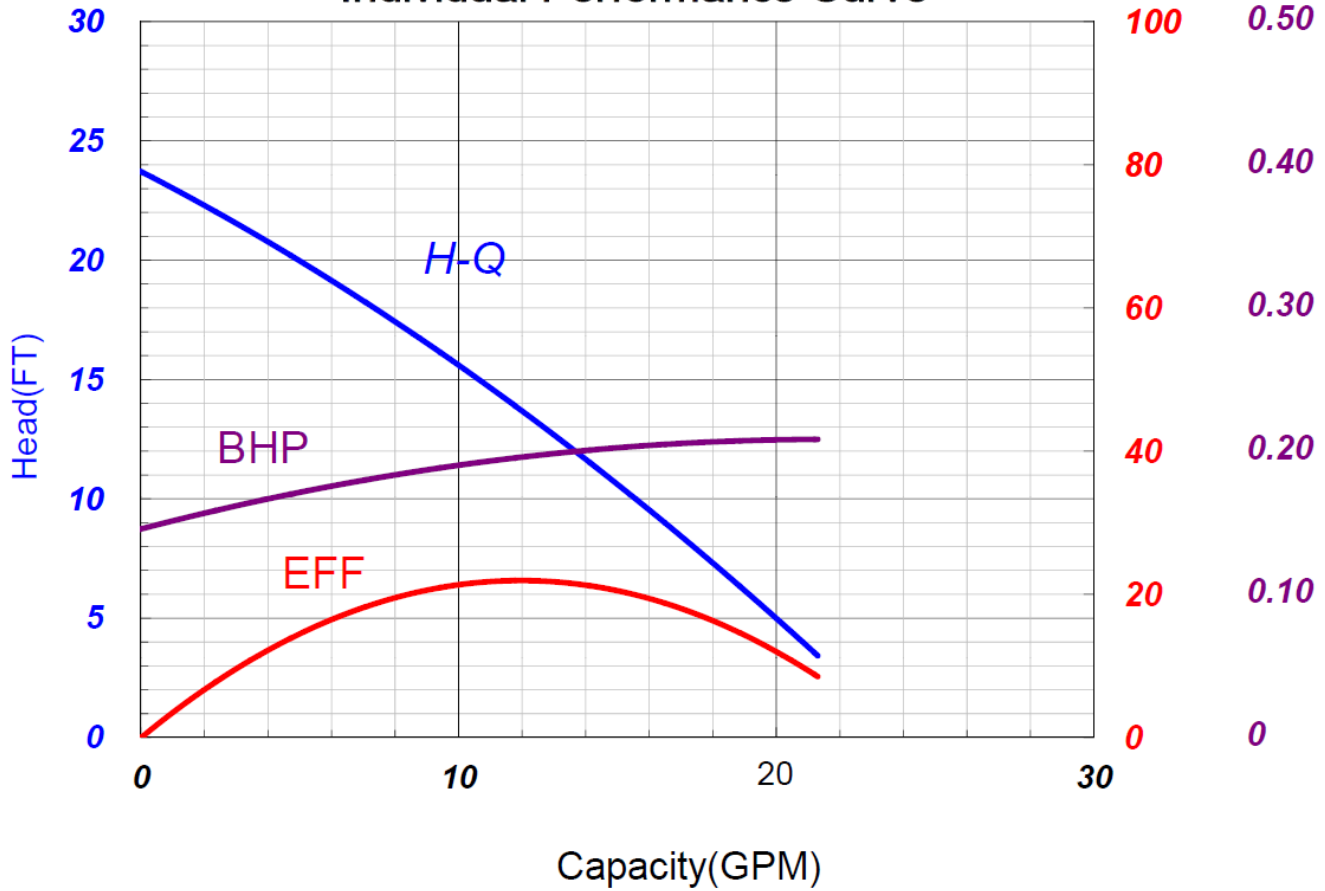

SB-20

Horsepower: 0.18 HP

Hertz: 60 Hz

EFF (%) BHP

Stancor Model SB-20 Individual Performance Curve

Specifications subject to change without notice