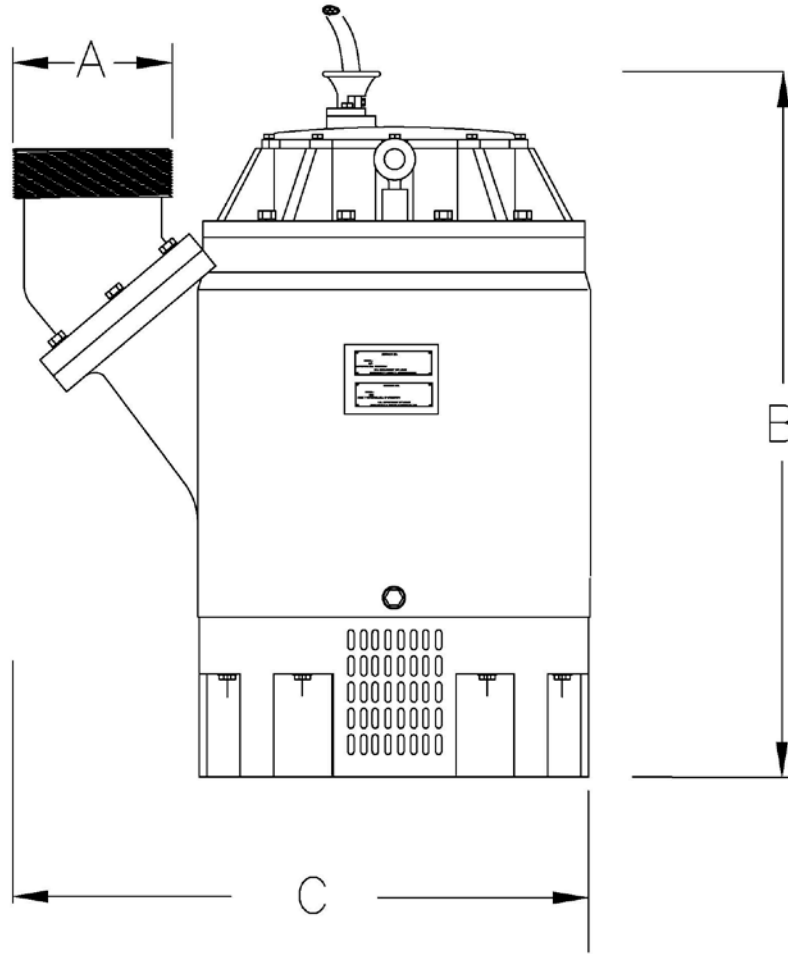

Dimensions

CSA Dewatering Pumps S7500 HH

STANCOR

Dwg: DS-A20-032 Rev: 1 Date: 09/15

Dimensions	A	B	C
S7500 HH	6"	44"	36"

Specifications subject to change without notice

Stancor, Inc. 515 Fan Hill Road, Monroe, CT 06468