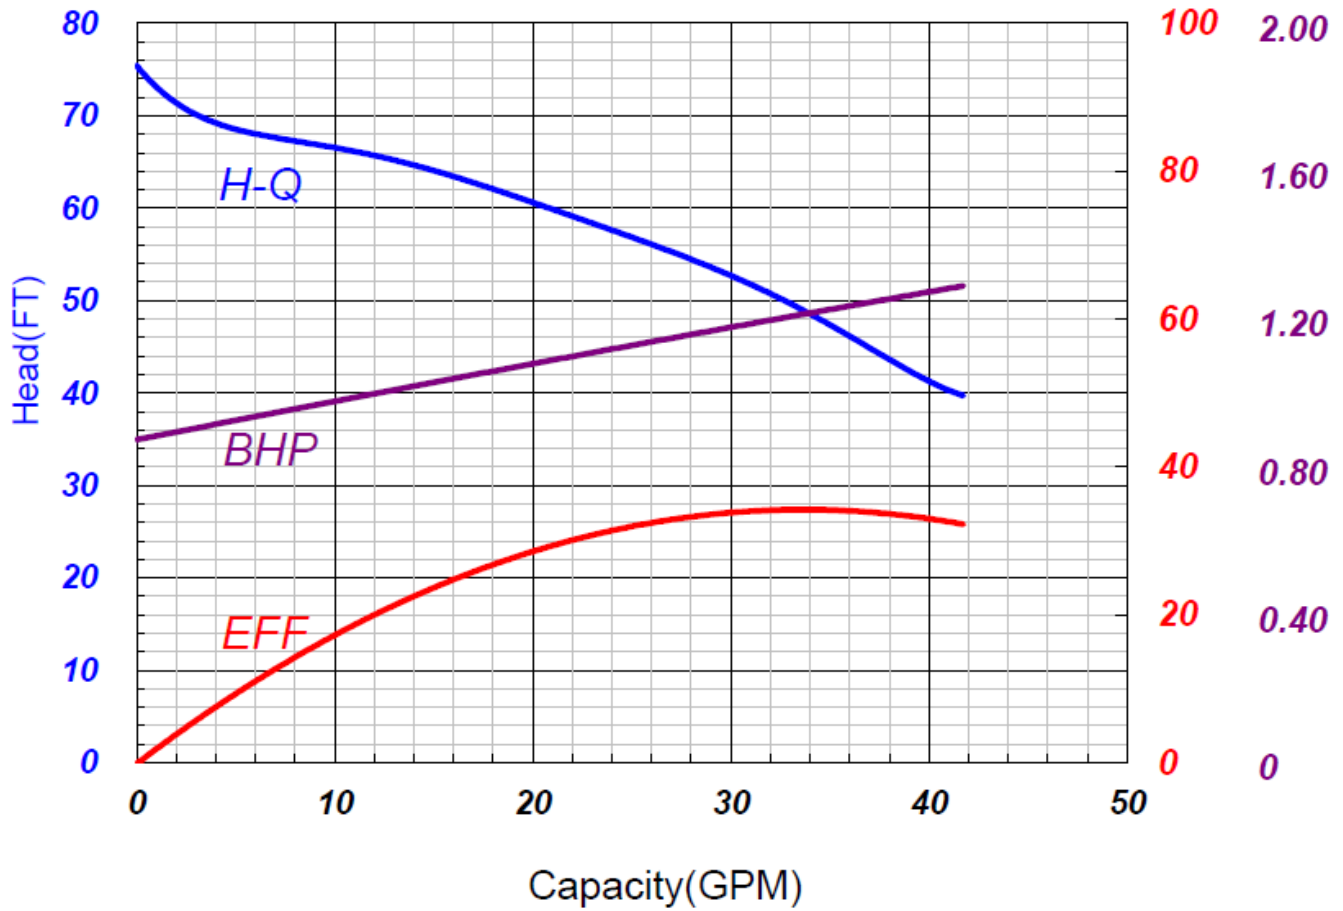

## Stancor Model AHS-10 HH Individual Performance Curve

Horsepower: 1 HP  
Hertz: 60Hz

EFF (%) BHP

Specifications subject to change without notice