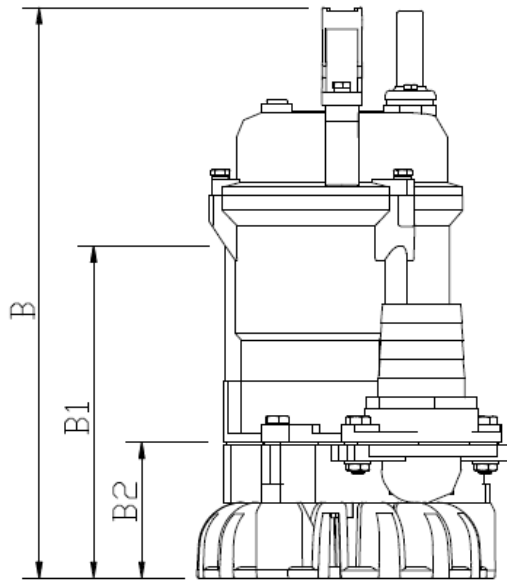

AHS-10

Type	Discharge	A	A1	A2	B	B1	B2
Dimensions	2" NPT Female	10.98"	3.7"	5.25"	14.83"	8.85"	3.3"

Specifications subject to change without notice