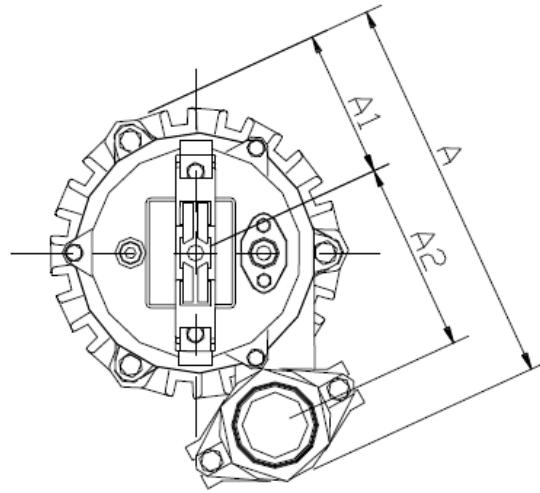

AHS-10

Type	Discharge	A	A1	A2	B	B1	B2
Dimensions	2" NPT Female	10.98"	3.7"	5.25"	14.83"	8.85"	3.3"

Specifications subject to change without notice