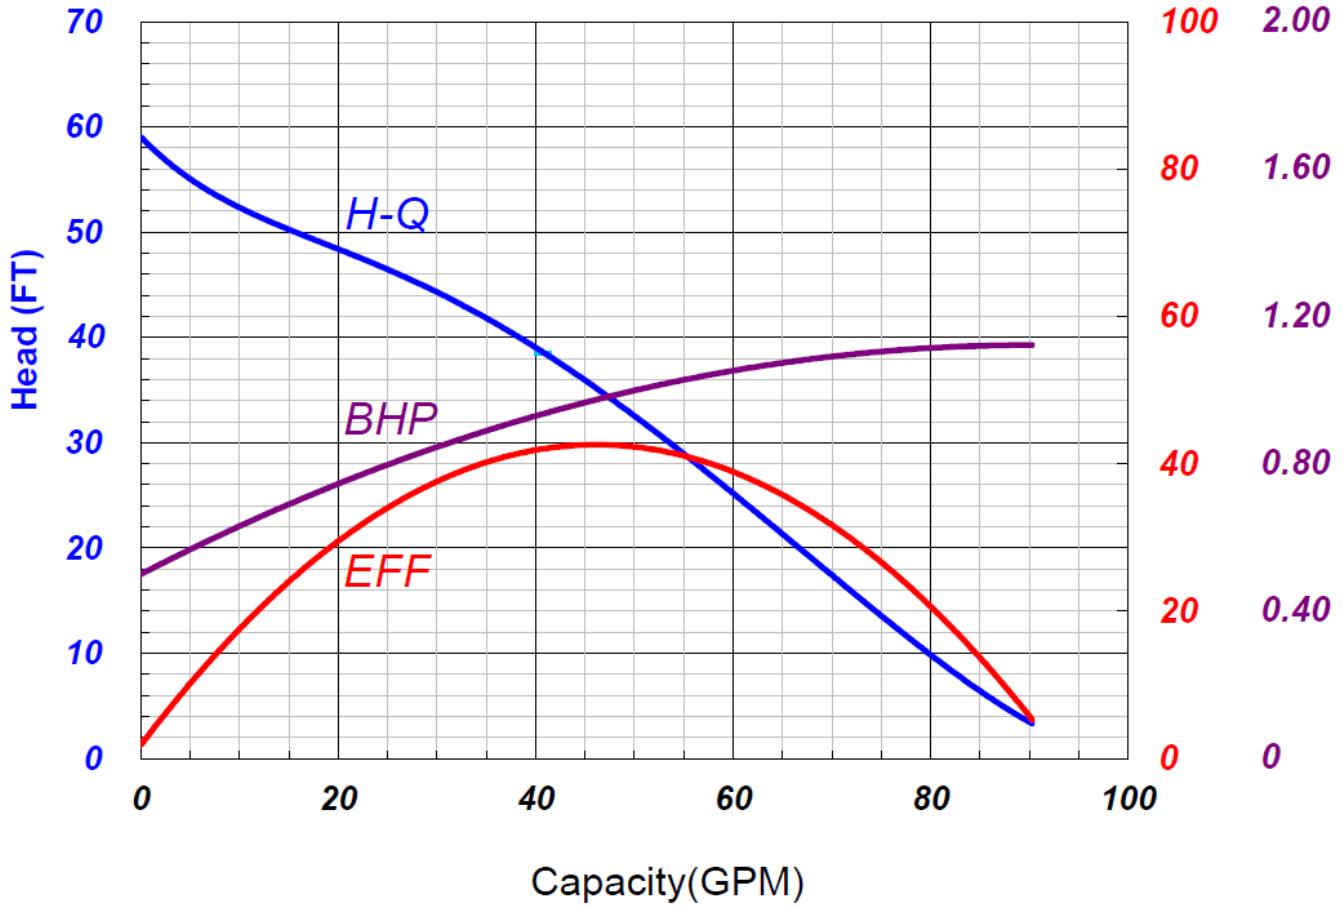

AHS-10

Stancor Model AHS 10 Individual Performance Curve

Horsepower : 1 HP
Hertz: 60Hz

EFF (%) BHP
100 2.00

Specifications subject to change without notice