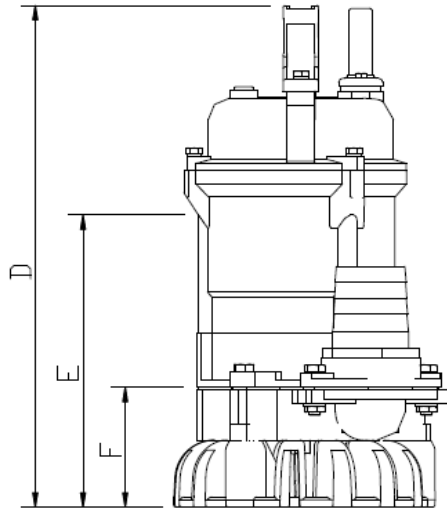

AHS-05

Type	Discharge	A	B	C	D	E	F
Dimensions	2" NPT Female	3.70	4.60	9.56	13.85	7.87	3.30

Specifications subject to change without notice