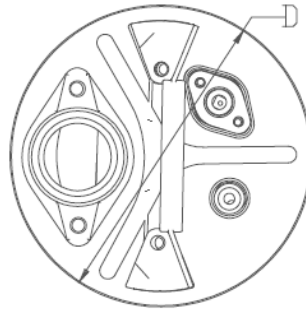

# SSD-75

TYPE	Discharge	A	B	C	D
<b>Dimesions</b>	2" NPT female	7.22"	2.09"	13.58"	7.39"

Specifications subject to change without notice