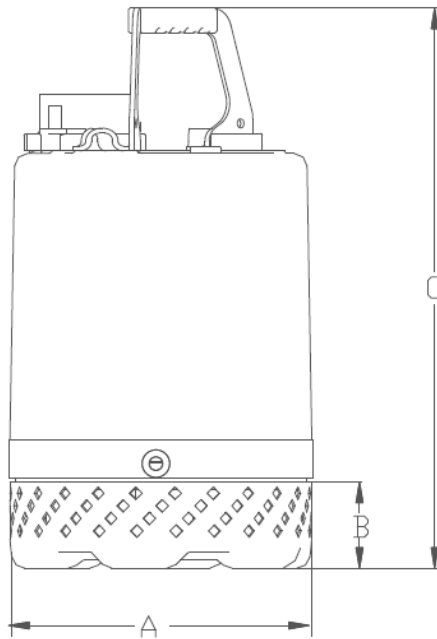

# SSD-75

TYPE	Discharge	A	B	C	D
<b>Dimesions</b>	2" NPT female	7.22"	2.09"	13.58"	7.39"

Specifications subject to change without notice