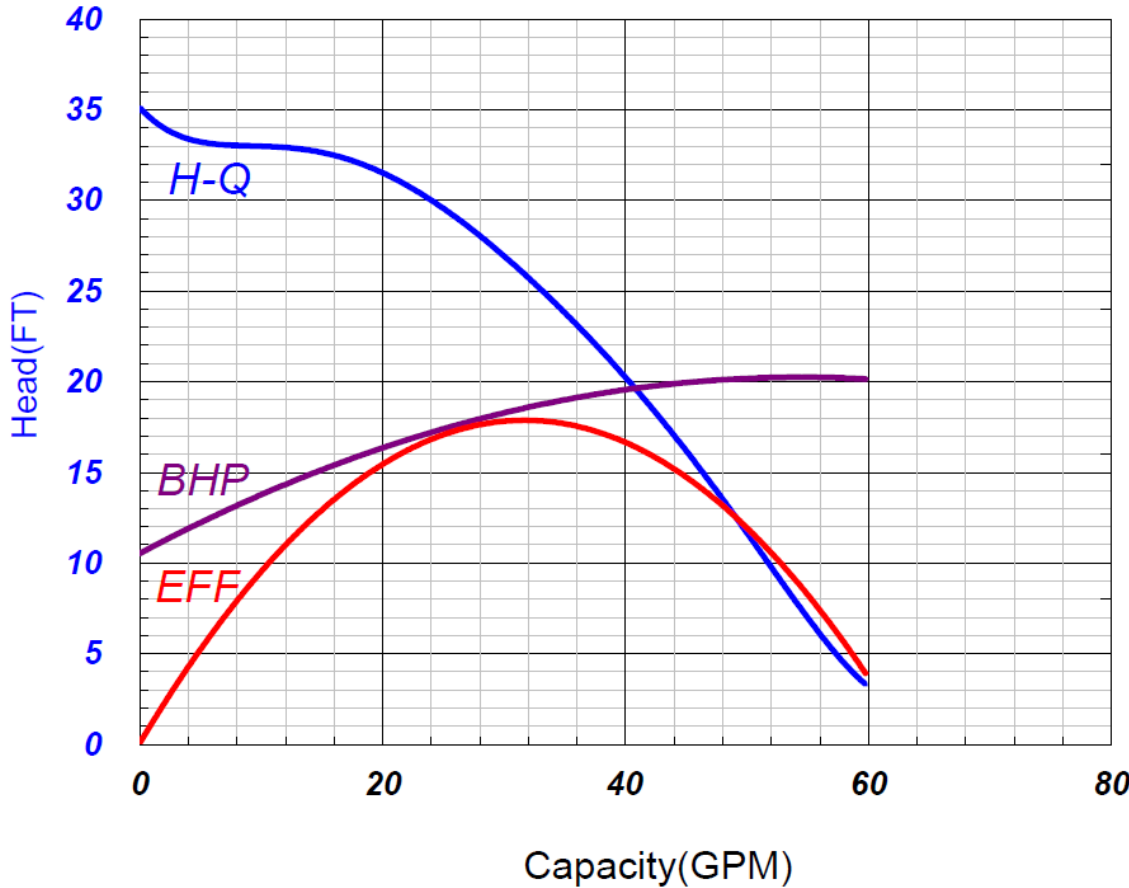

Horsepower: 0.5 HP

Hertz: 60 Hz

Stancor Model SSD-75 Individual Performance Curve

EFF (%) BHP

100 1.00

80 0.80

60 0.60

40 0.40

20 0.20

0 0

Specifications subject to change without notice