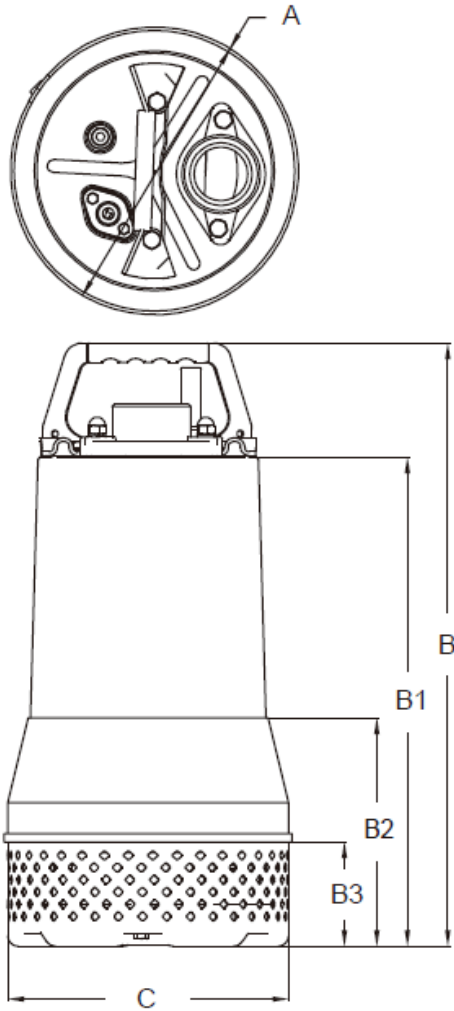

SSD-200

TYPE	Discharge	A	B	B1	B2	B3	C
Dimensions	2" NPT male	8.85"	18.64"	15.06"	7.03"	3.19"	8.64"

Specifications subject to change without notice