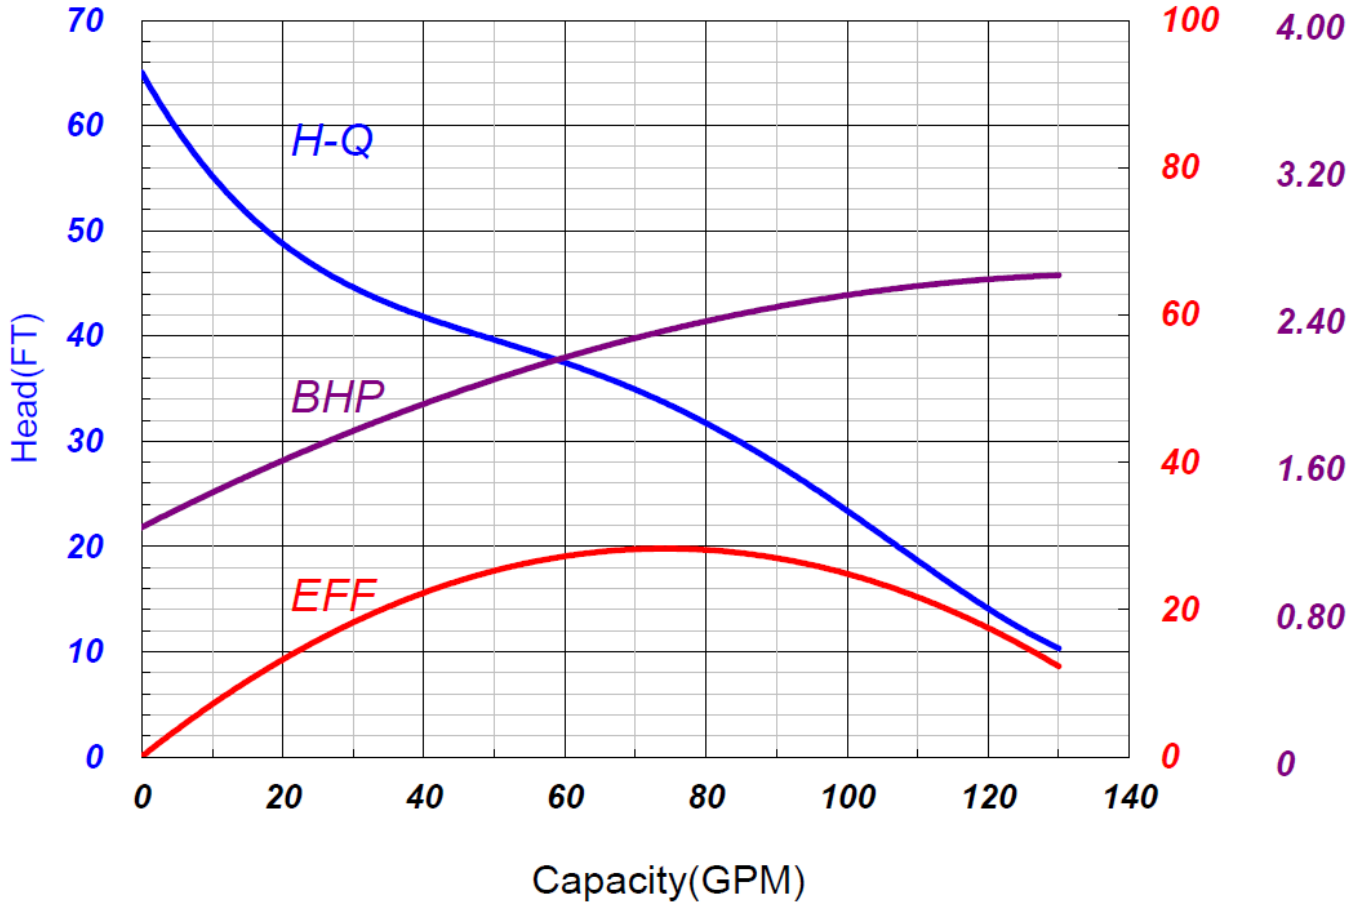

SSD-200

Stancor Model SSD-200 Individual Performance Curve

Horsepower: 2 HP
Hertz: 60 Hz

EFF (%) **BHP**

Specifications subject to change without notice