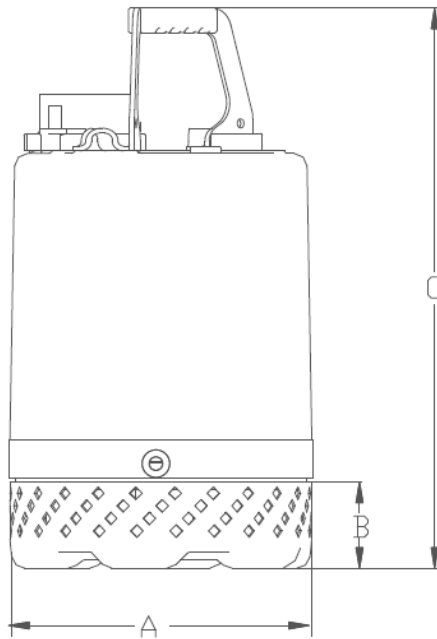

SSD-100

TYPE	Discharge	A	B	C	D
Dimensions	2" NPT female	7.22"	2.09"	14.57"	7.39"

Specifications subject to change without notice