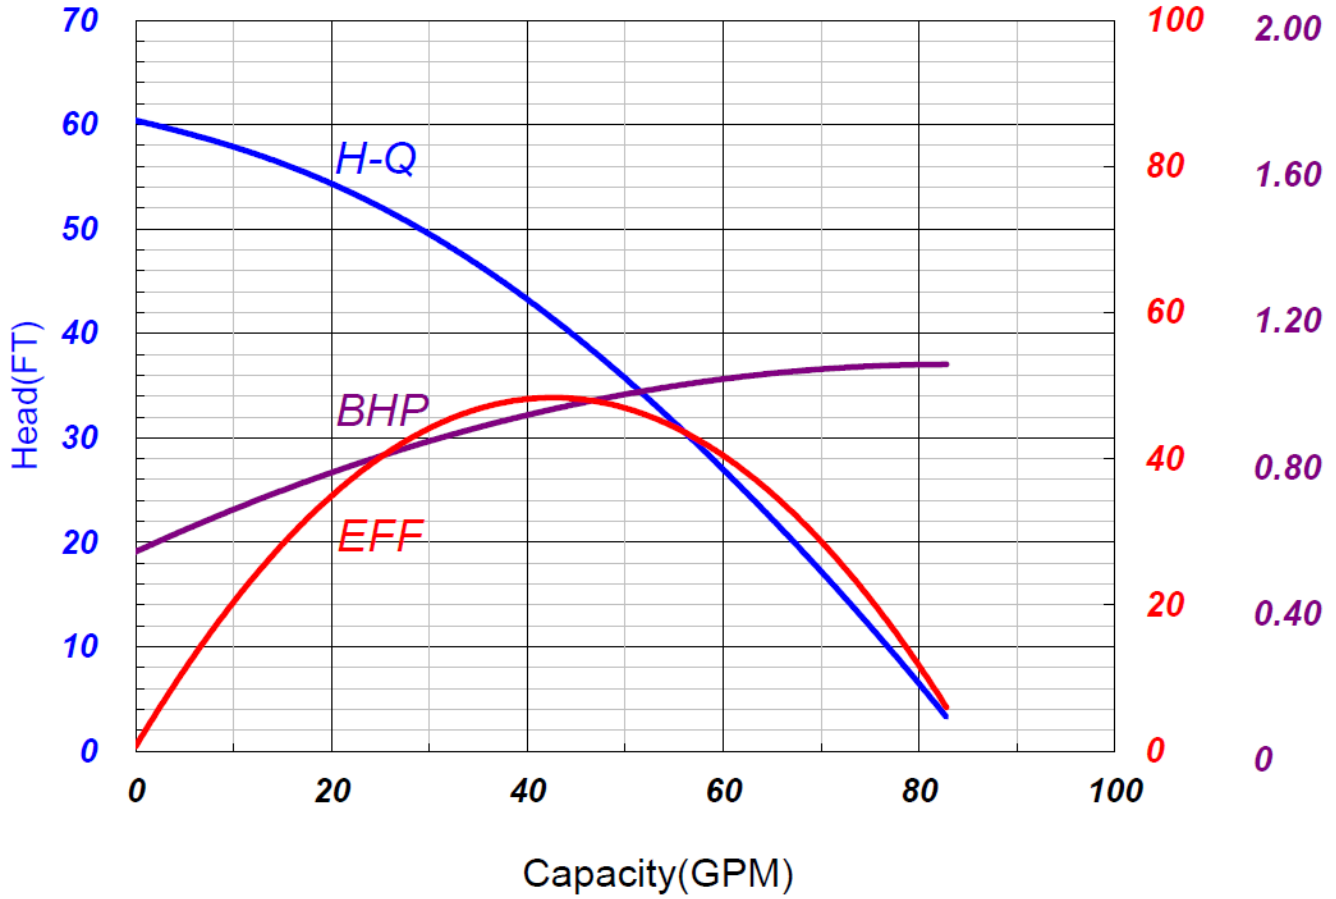

Stancor Model SSD-100 Individual Performance Curve

Horsepower: 1 HP
Hertz: 60Hz

EFF (%) **BHP**
100 **2.00**

Specifications subject to change without notice