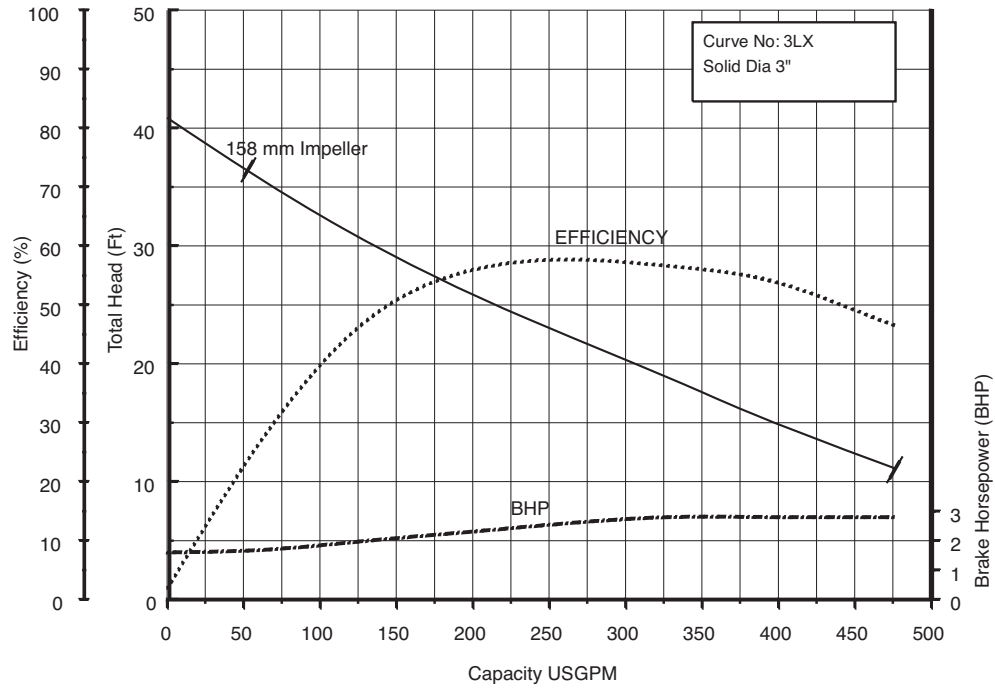

Performance Curves

80LX62.2 (3HP) Synchronous Speed: 1750 RPM

3 inch Discharge

80, 100LX63.7 (5HP) Synchronous Speed: 1750 RPM

3, 4 inch Discharge

## Performance Curves

80, 100, 150LX65.5 (7.5HP) Synchronous Speed: 1750 RPM

3, 4, 6 inch Discharge

80, 100, 150LX67.5 (10HP) Synchronous Speed: 1750 RPM

3, 4, 6 inch Discharge

## Performance Curves

80, 100, 150LX611 (15HP) Synchronous Speed: 1750 RPM

3, 4, 6 inch Discharge

80, 100, 150LX615 (20HP) Synchronous Speed: 1750 RPM

3, 4, 6 inch Discharge

**STANCOR Submersible Wastewater Pumps**  
**Performance Curves**

**LX**

**80, 100, 150LX622 (30HP) Synchronous Speed: 1750 RPM**

**3, 4, 6 inch Discharge**