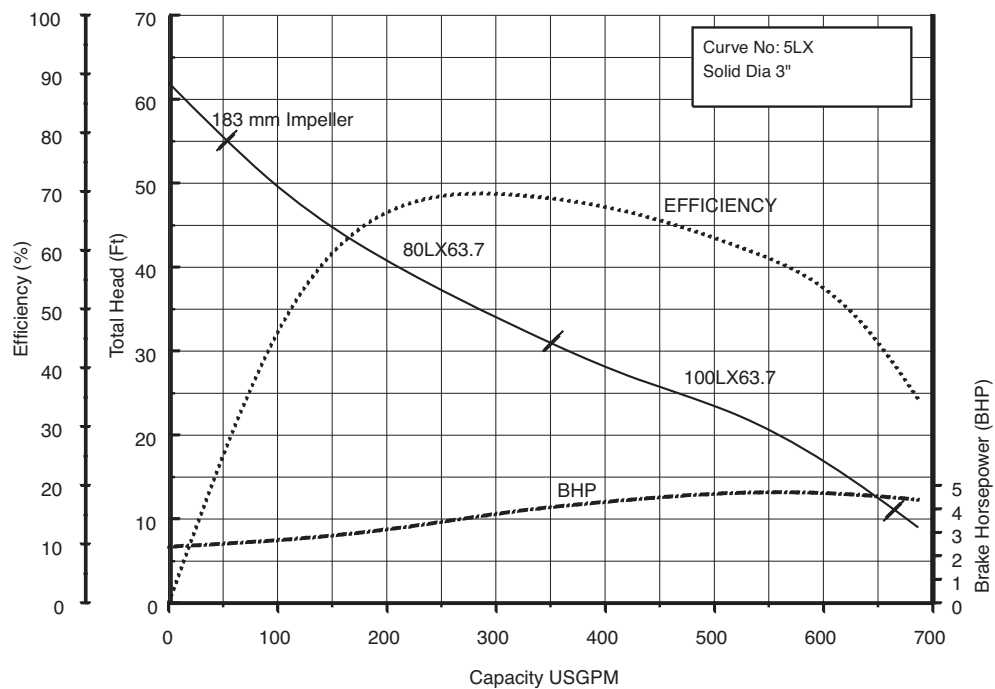

Performance Curves

80LX62.2 (3HP) Synchronous Speed: 1750 RPM

3 inch Discharge

80, 100LX63.7 (5HP) Synchronous Speed: 1750 RPM

3, 4 inch Discharge

## Performance Curves

80, 100, 150LX65.5 (7.5HP) Synchronous Speed: 1750 RPM

3, 4, 6 inch Discharge

80, 100, 150LX67.5 (10HP) Synchronous Speed: 1750 RPM

3, 4, 6 inch Discharge

## Performance Curves

80, 100, 150LX611 (15HP) Synchronous Speed: 1750 RPM

3, 4, 6 inch Discharge

80, 100, 150LX615 (20HP) Synchronous Speed: 1750 RPM

3, 4, 6 inch Discharge

**STANCOR Submersible Wastewater Pumps**  
**Performance Curves**

**LX**

**80, 100, 150LX622 (30HP) Synchronous Speed: 1750 RPM**

**3, 4, 6 inch Discharge**