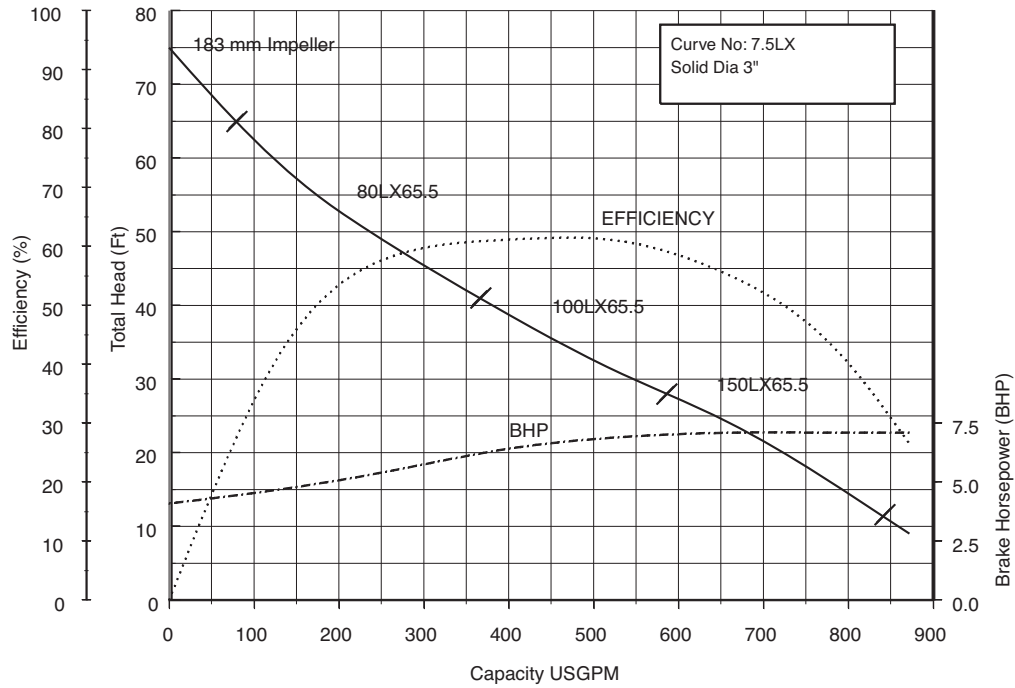

Performance Curves

80LX62.2 (3HP) Synchronous Speed: 1750 RPM

3 inch Discharge

80, 100LX63.7 (5HP) Synchronous Speed: 1750 RPM

3, 4 inch Discharge

## Performance Curves

80, 100, 150LX65.5 (7.5HP) Synchronous Speed: 1750 RPM

3, 4, 6 inch Discharge

80, 100, 150LX67.5 (10HP) Synchronous Speed: 1750 RPM

3, 4, 6 inch Discharge

## Performance Curves

80, 100, 150LX611 (15HP) Synchronous Speed: 1750 RPM

3, 4, 6 inch Discharge

80, 100, 150LX615 (20HP) Synchronous Speed: 1750 RPM

3, 4, 6 inch Discharge

**STANCOR Submersible Wastewater Pumps**  
**Performance Curves**

**LX**

**80, 100, 150LX622 (30HP) Synchronous Speed: 1750 RPM**

**3, 4, 6 inch Discharge**