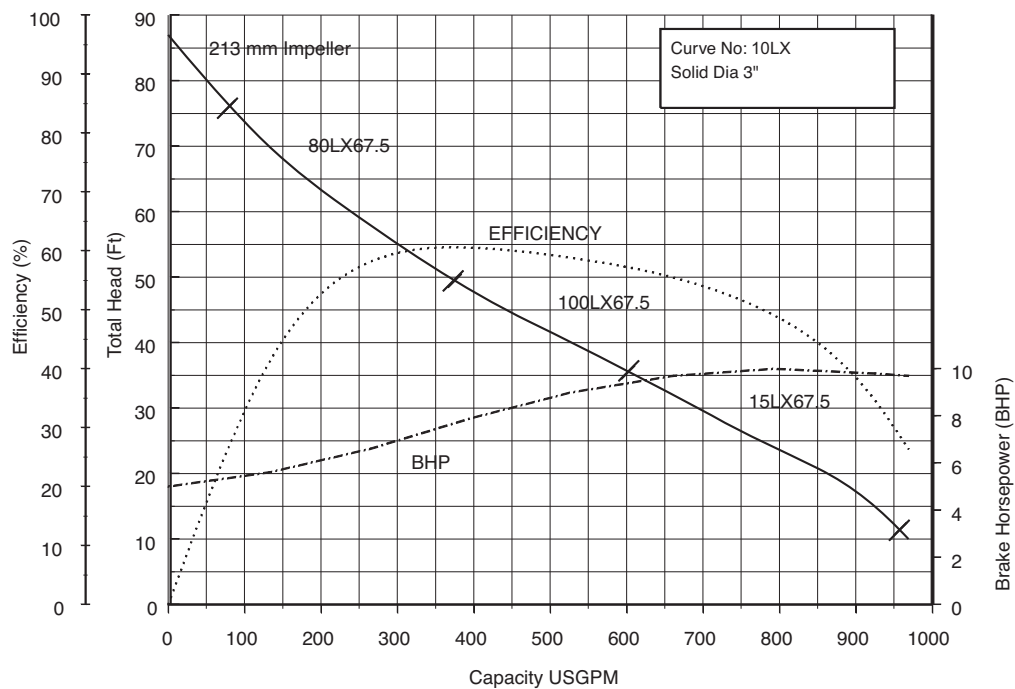

## Performance Curves

80, 100, 150LX65.5 (7.5HP) Synchronous Speed: 1750 RPM

3, 4, 6 inch Discharge

80, 100, 150LX67.5 (10HP) Synchronous Speed: 1750 RPM

3, 4, 6 inch Discharge

## Performance Curves

80, 100, 150LX611 (15HP) Synchronous Speed: 1750 RPM

3, 4, 6 inch Discharge

80, 100, 150LX615 (20HP) Synchronous Speed: 1750 RPM

3, 4, 6 inch Discharge

**STANCOR Submersible Wastewater Pumps**  
**Performance Curves**

**LX**

**80, 100, 150LX622 (30HP) Synchronous Speed: 1750 RPM**

**3, 4, 6 inch Discharge**