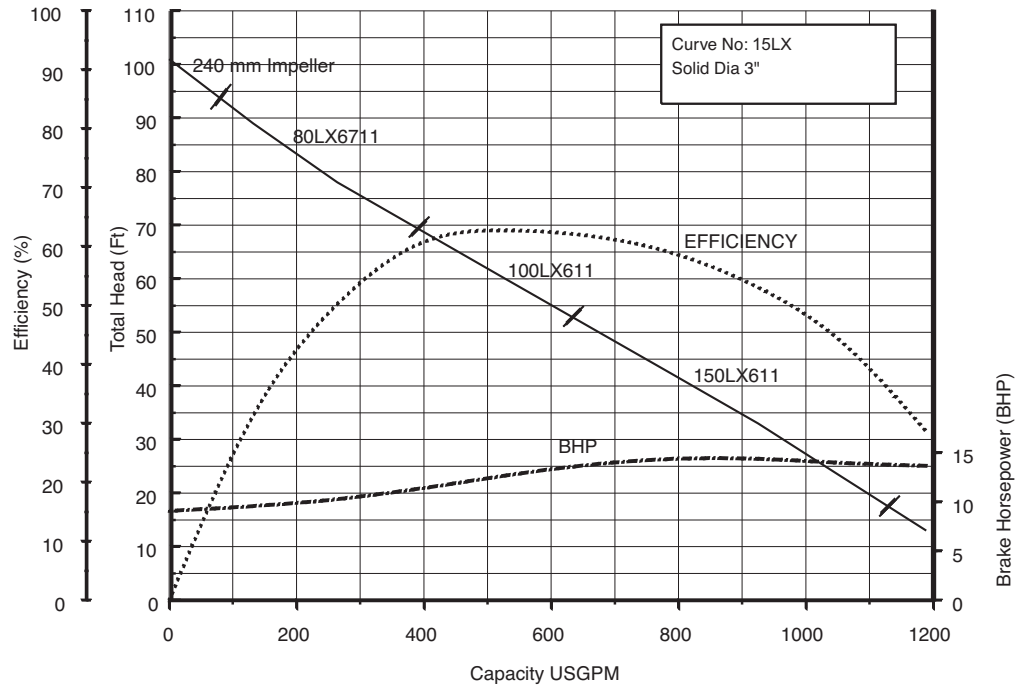

## Performance Curves

80, 100, 150LX65.5 (7.5HP) Synchronous Speed: 1750 RPM

3, 4, 6 inch Discharge

80, 100, 150LX67.5 (10HP) Synchronous Speed: 1750 RPM

3, 4, 6 inch Discharge

## Performance Curves

80, 100, 150LX611 (15HP) Synchronous Speed: 1750 RPM

3, 4, 6 inch Discharge

80, 100, 150LX615 (20HP) Synchronous Speed: 1750 RPM

3, 4, 6 inch Discharge

**STANCOR Submersible Wastewater Pumps**  
**Performance Curves**

**LX**

**80, 100, 150LX622 (30HP) Synchronous Speed: 1750 RPM**

**3, 4, 6 inch Discharge**