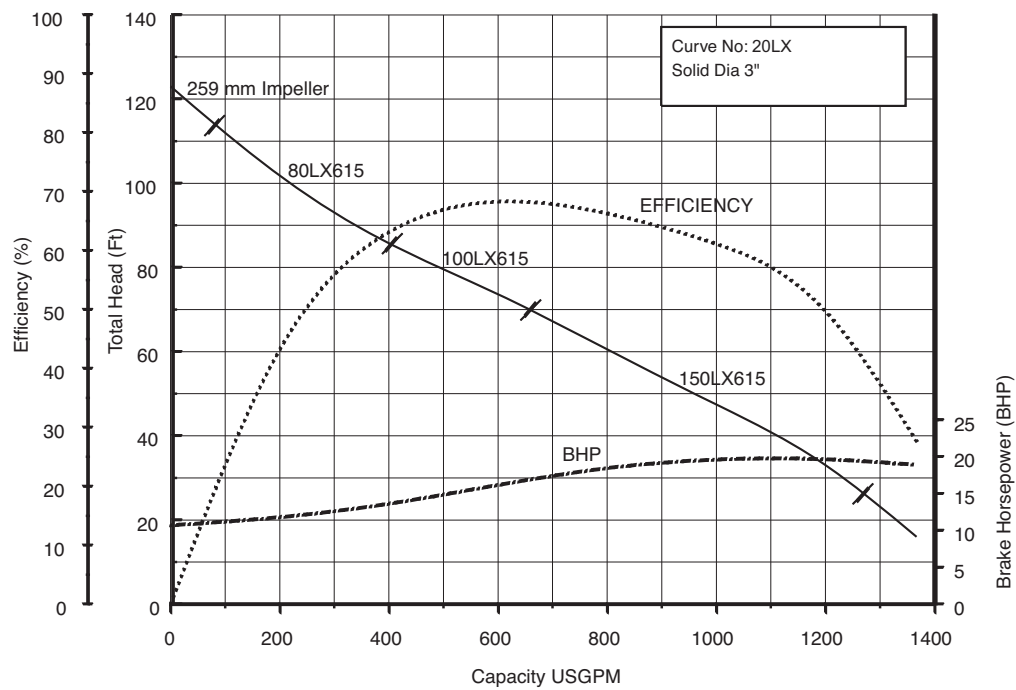

## Performance Curves

80, 100, 150LX611 (15HP) Synchronous Speed: 1750 RPM

3, 4, 6 inch Discharge

80, 100, 150LX615 (20HP) Synchronous Speed: 1750 RPM

3, 4, 6 inch Discharge

**STANCOR Submersible Wastewater Pumps**  
**Performance Curves**

**LX**

**80, 100, 150LX622 (30HP) Synchronous Speed: 1750 RPM**

**3, 4, 6 inch Discharge**